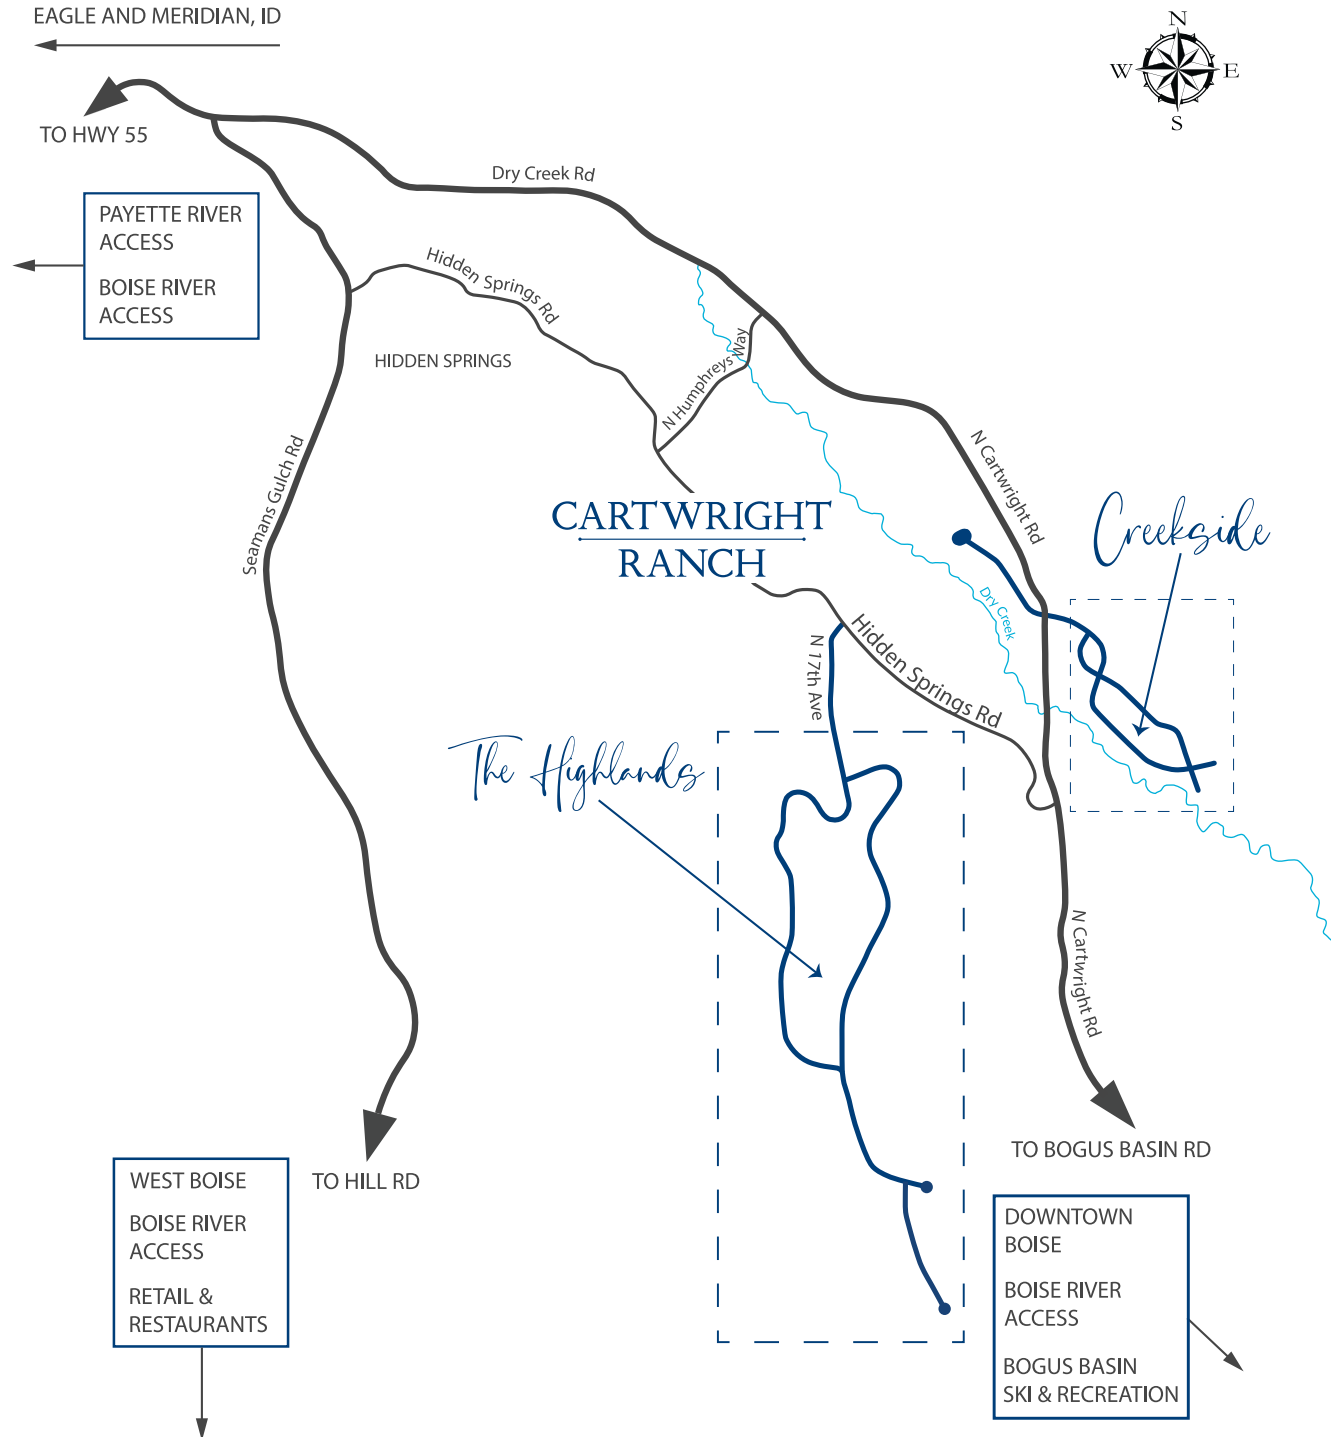

THE GREATER Boise AREA

DOWNTOWN BOISE

Cartwright Ranch is located North of Downtown Boise and is part of the greater Treasure Valley. Although secluded in the Boise Foothills, Cartwright Ranch offers easy access to the greater Boise area and beyond. Within 15 minutes, you are in Downtown Boise among the Capitol building, restaurants, nightlife, and shopping. In addition to Downtown Boise, other areas of the Treasure Valley, such as Eagle and Meridian, are just a short distance away, offering more access to restaurants, shopping, and entertainment.

BOISE RIVER

The Boise River is the gem of Boise, running through the entire city from Southeast Boise to Eagle, Idaho. Cartwright Ranch is within 20 minutes of the Boise River in either direction you travel. Popular river activities include floating the Boise River, fishing, paddle boarding, and walking or biking along the Boise River greenbelt. Have you heard of river surfing? There are two waves at the Boise Whitewater Park, which are surfable from March to October.

PAYETTE RIVER

If you are looking for river adventures outside the city, the Payette River is only 25 minutes from Cartwright Ranch. The Payette River offers phenomenal fly fishing, rafting, kayaking, paddle boarding, and much more. Is taking a Sunday drive more your thing? The Payette River Scenic Byway begins in Eagle, Idaho, and runs along the Payette River to McCall (another Idaho Gem).

BOGUS BASIN MOUNTAIN RECREATION AREA

Cartwright Ranch is a short distance to Bogus Basin Rd, which offers direct access to the Bogus Basin Ski Area. In addition to snow sports in the winter, Bogus Basin offers summertime activities such as biking, hiking, a glade runner mountain coaster, live music, food, beverages, and much more.