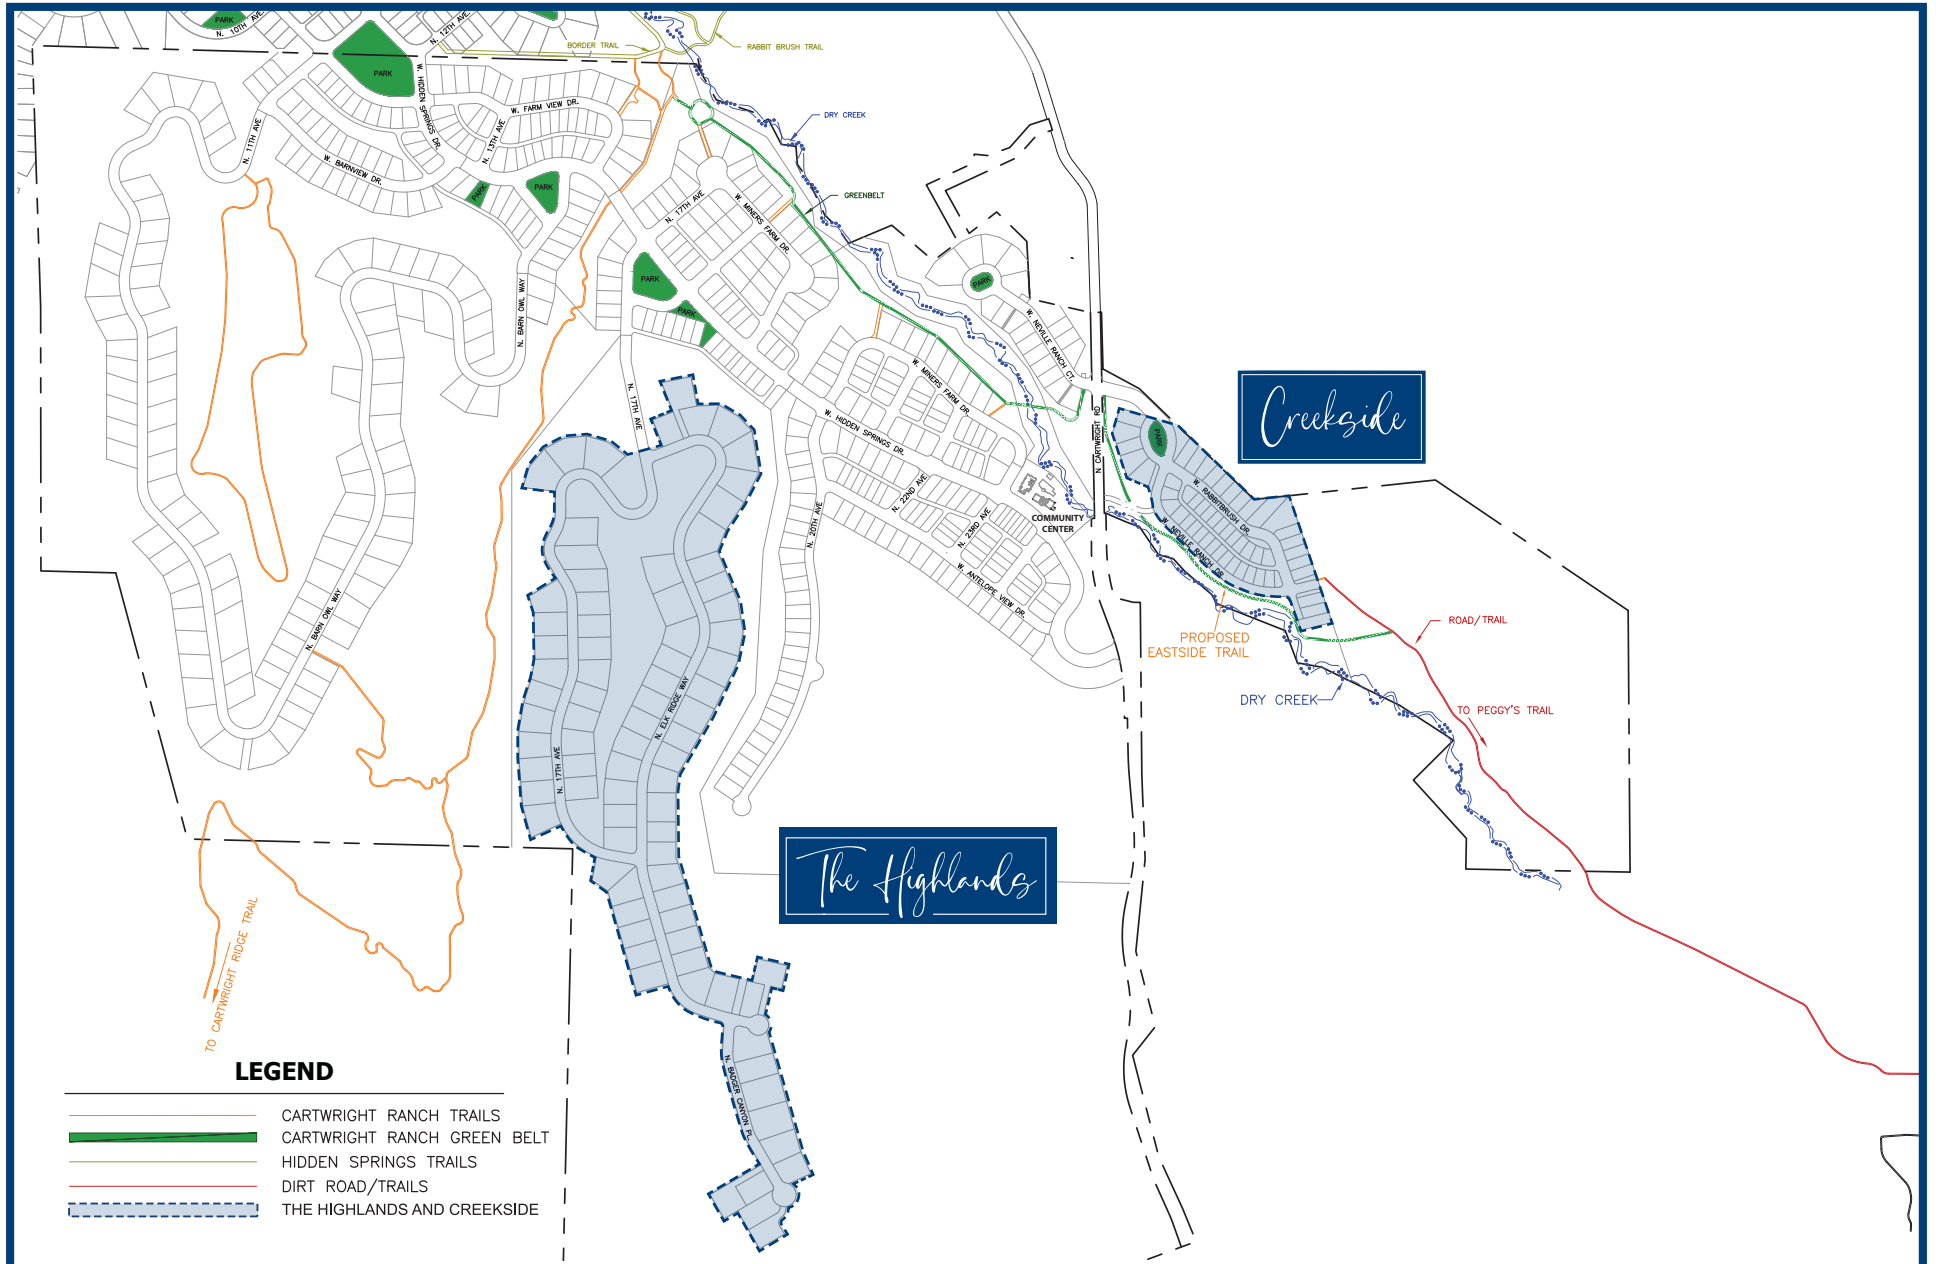

THE GREATER Boise AREA

DOWNTOWN BOISE

Cartwright Ranch is located North of Downtown Boise and is part of the greater Treasure Valley. Although secluded in the Boise Foothills, Cartwright Ranch offers easy access to the greater Boise area and beyond. Within 15 minutes, you are in Downtown Boise among the Capitol building, restaurants, nightlife, and shopping. In addition to Downtown Boise, other areas of the Treasure Valley, such as Eagle and Meridian, are just a short distance away, offering more access to restaurants, shopping, and entertainment.

BOISE RIVER

The Boise River is the gem of Boise, running through the entire city from Southeast Boise to Eagle, Idaho. Cartwright Ranch is within 20 minutes of the Boise River in either direction you travel. Popular river activities include floating the Boise River, fishing, paddle boarding, and walking or biking along the Boise River greenbelt. Have you heard of river surfing? There are two waves at the Boise Whitewater Park, which are surfable from March to October.

PAYETTE RIVER

If you are looking for river adventures outside the city, the Payette River is only 25 minutes from Cartwright Ranch. The Payette River offers phenomenal fly fishing, rafting, kayaking, paddle boarding, and much more. Is taking a Sunday drive more your thing? The Payette River Scenic Byway begins in Eagle, Idaho, and runs along the Payette River to McCall (another Idaho Gem).

Biking Trails

Open Fitness Space

Hiking Trails

The Trail System

CARTWRIGHT RANCH AND HIDDEN SPRINGS | TRAILS RIGHT OUTSIDE YOUR DOOR!

CARTWRIGHT RANCH

PREMIER IDAHO BUILDERS

ALTURAS
HOMES